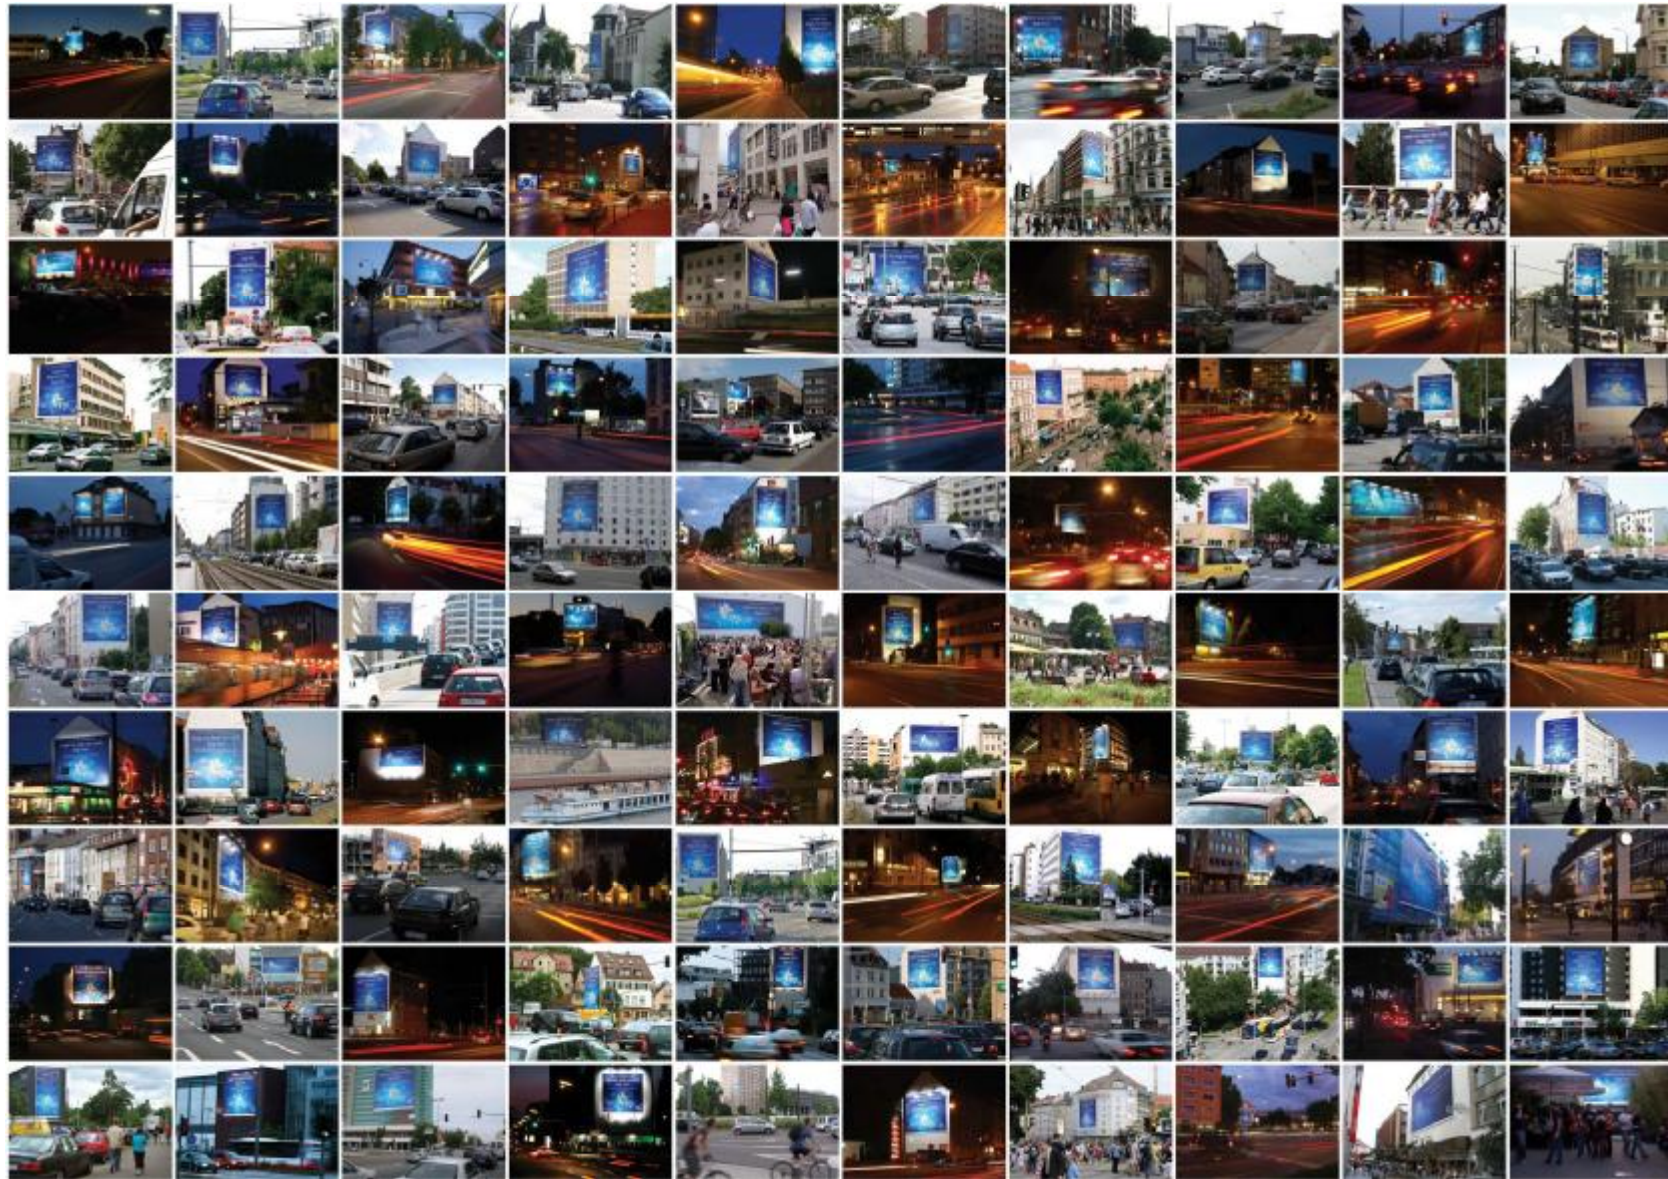

PRO MEDIA
DIE PLAKAT-PLANER

100 Riesenposter-Flächen für 1 Million